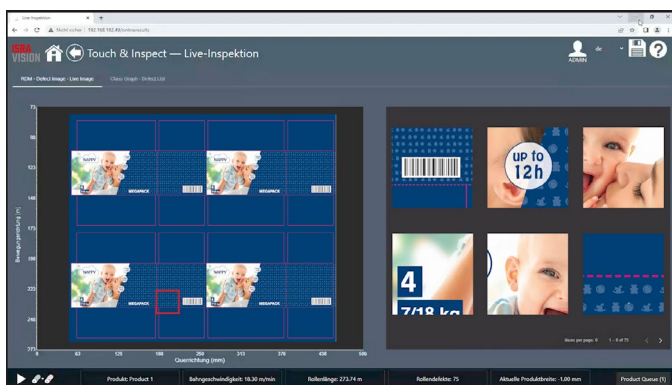

Easy to operate

CartonSTAR

Inline inspection for printed corrugated boards
(flexo printing)

ISRA
VISION
Part of Atlas Copco Group

ABOUT CartonSTAR

Discover CartonSTAR, the state-of-the-art inline inspection system designed specifically for corrugated boards embellished with flexo printing. CartonSTAR is your vigilant eye against printing imperfections, detecting sporadic splashes, dirt, color inconsistencies, streaks, and missing prints with unparalleled precision. Equipped with advanced classification software, it effectively discerns between relevant and irrelevant defects, optimizing yield rates. Thanks to its sophisticated algorithms, CartonSTAR compensates for the uneven surfaces of boards, eliminating pseudo defects during inspection. Defective sheets are promptly identified and ejected post-printing, ensuring only the highest quality output. Elevate your productivity and quality assurance standards with CartonSTAR – the ultimate solution for flawless corrugated board printing.

KEY FEATURES

- PDF Verification
- Inline & continuous monitoring: add-on functionalities to monitor basic product/process parameters (color consistency, print-to-print register, print-to-board register)
- Add-on functionality to concentrate on points of interest (Masking of die-cut areas)
- LiveSheetView for fine-tuning of the register during make-ready
- Integrated data mining and reporting tools
- Verification of static bar- or QR- codes

APPLICATIONS

- Flexo printing for corrugated board sheets
- Flexo or offset preprint in web printing

TYPICAL DEFECTS

Missing print

Flutlines - Surface inhomogeneity

Easy to use Touch & Inspect graphical user interface for CartonSTAR showing the rolling defect map