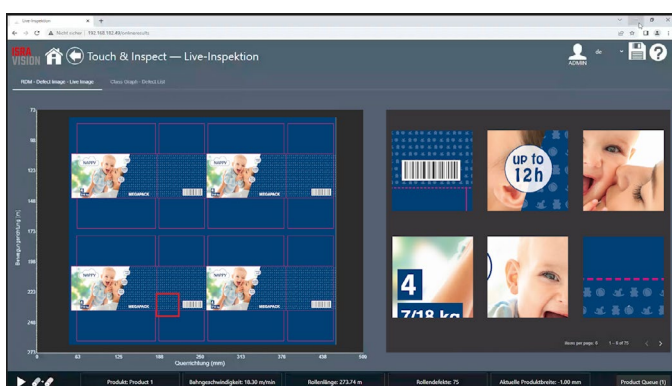

Easy to operate

CartonSTAR

Inline inspection for printed corrugated boards
(flexo printing)

ISRA
VISION

Part of Atlas Copco Group

ABOUT CartonSTAR

Discover CartonSTAR, the state-of-the-art inline inspection system designed specifically for corrugated boards embellished with flexo printing. CartonSTAR is your vigilant eye against printing imperfections, detecting sporadic splashes, dirt, color inconsistencies, streaks, and missing prints with unparalleled precision. Equipped with advanced classification software, it effectively discerns between relevant and irrelevant defects, optimizing yield rates. Thanks to its sophisticated algorithms, CartonSTAR compensates for the uneven surfaces of boards, eliminating pseudo defects during inspection. Defective sheets are promptly identified and ejected post-printing, ensuring only the highest quality output. Elevate your productivity and quality assurance standards with CartonSTAR – the ultimate solution for flawless corrugated board printing.

APPLICATIONS

- Flexo printing for corrugated board sheets
- Flexo or offset preprint in web printing

TYPICAL DEFECTS

Missing print

Flutlines - Surface inhomogeneity

Easy to use Touch & Inspect graphical user interface for CartonSTAR showing the rolling defect map